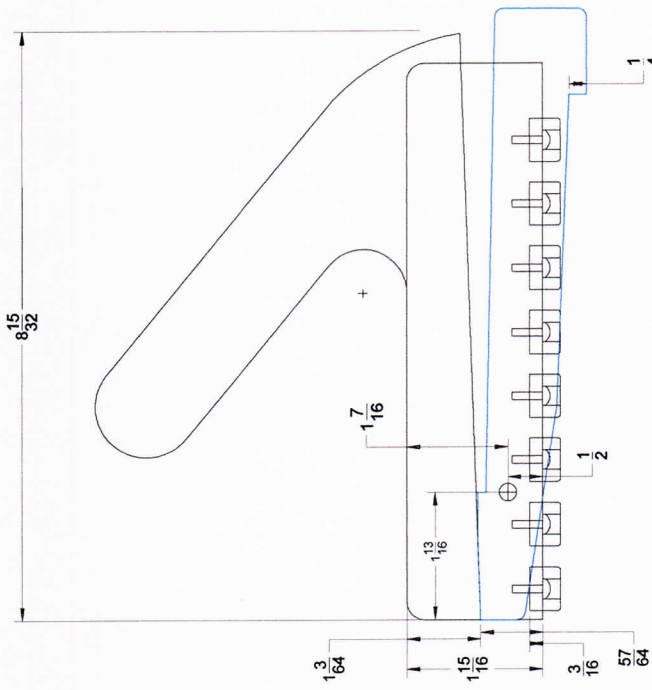

ULTRA PUSH

Designed By: Mitch Rudman

1/4-20 x 2" nylon pan head screw
QTY: 1

6-32 x 7/16" nylon pan head screw
QTY: 16