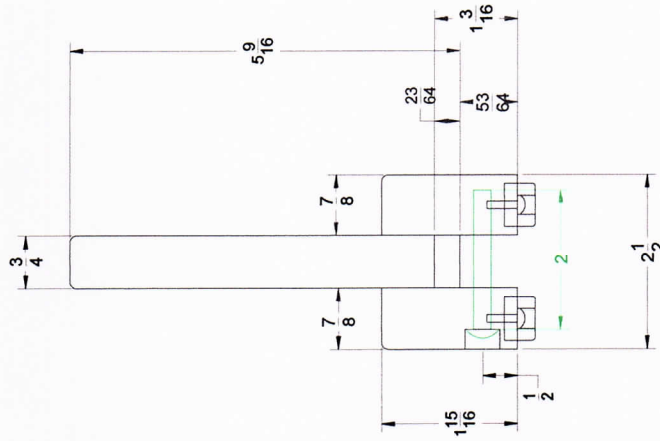

ULTRA PUSH

Designed By: Mitch Rudman

1/4-20 x 2" nylon pan head screw
QTY: 1

6-32 x 7/16" nylon pan head screw
QTY: 16