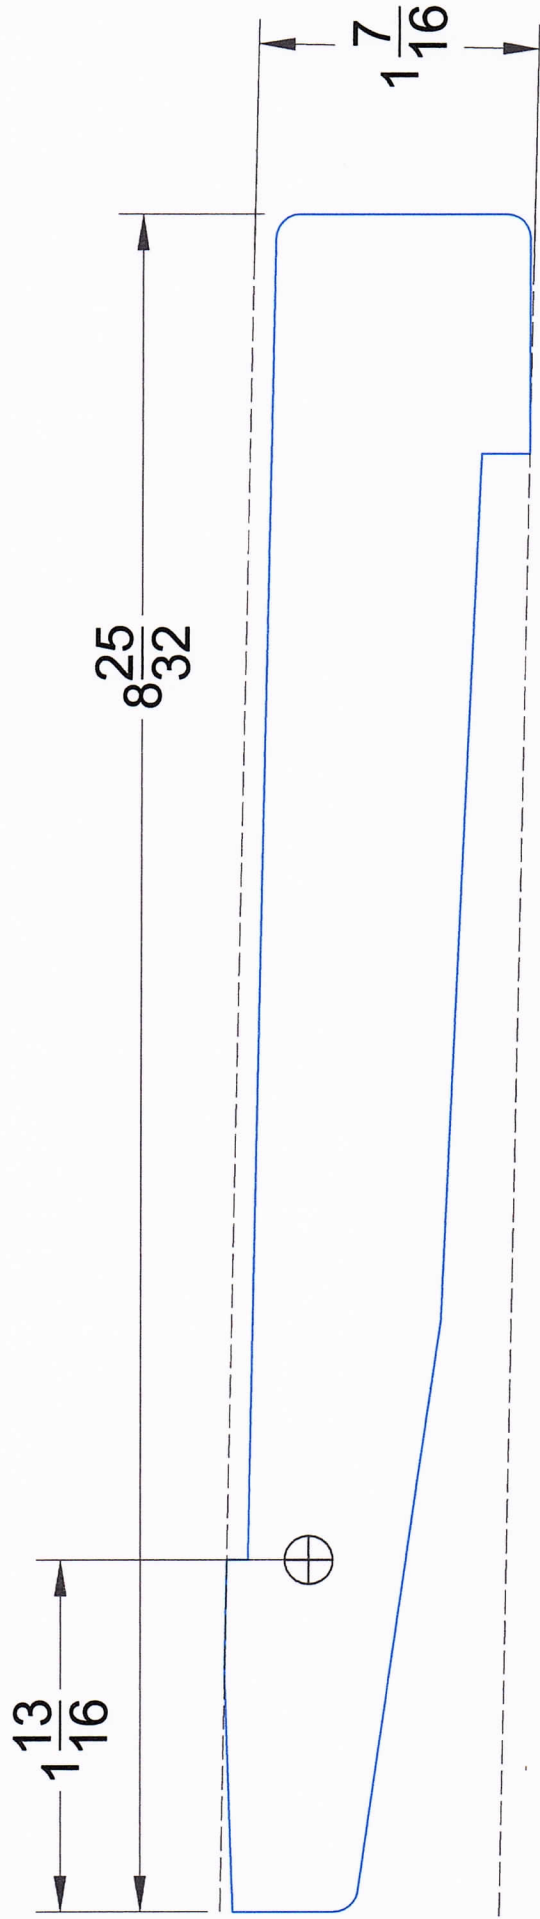

ULTRA PUSH

TEMPLATE B

DESIGNED BY:
MITCH RUDDMAN