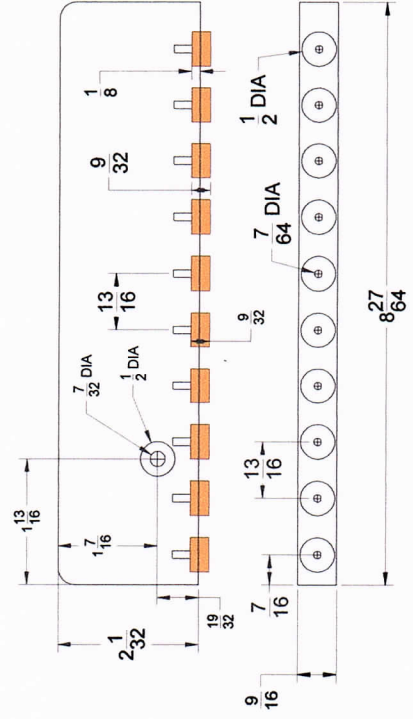

SKINNY ULTRA PUSH

Designed By Mitch Rudman

1/4-20 x 1.25" nylon pan head screw
QTY: 1

6-32 x 7/16" nylon pan head screw
QTY: 20

1/4-20 x 1" Nylon Eye Bolt