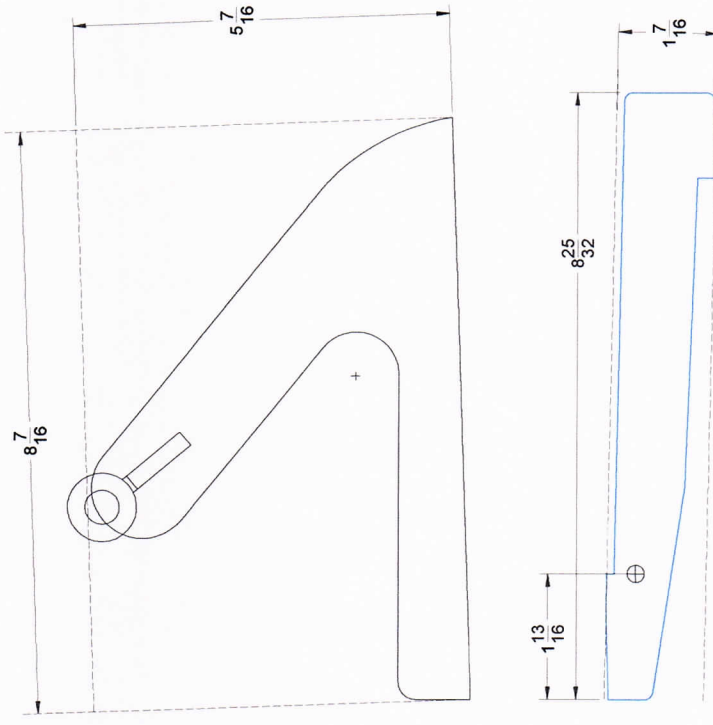

SKINNY ULTRA PUSH

Designed By Mitch Rudman

1/4-20 x 1.25" nylon pan head screw
QTY: 1

6-32 x 7/16" nylon pan head screw
QTY: 20

1/4-20 x 1" Nylon Eye Bolt