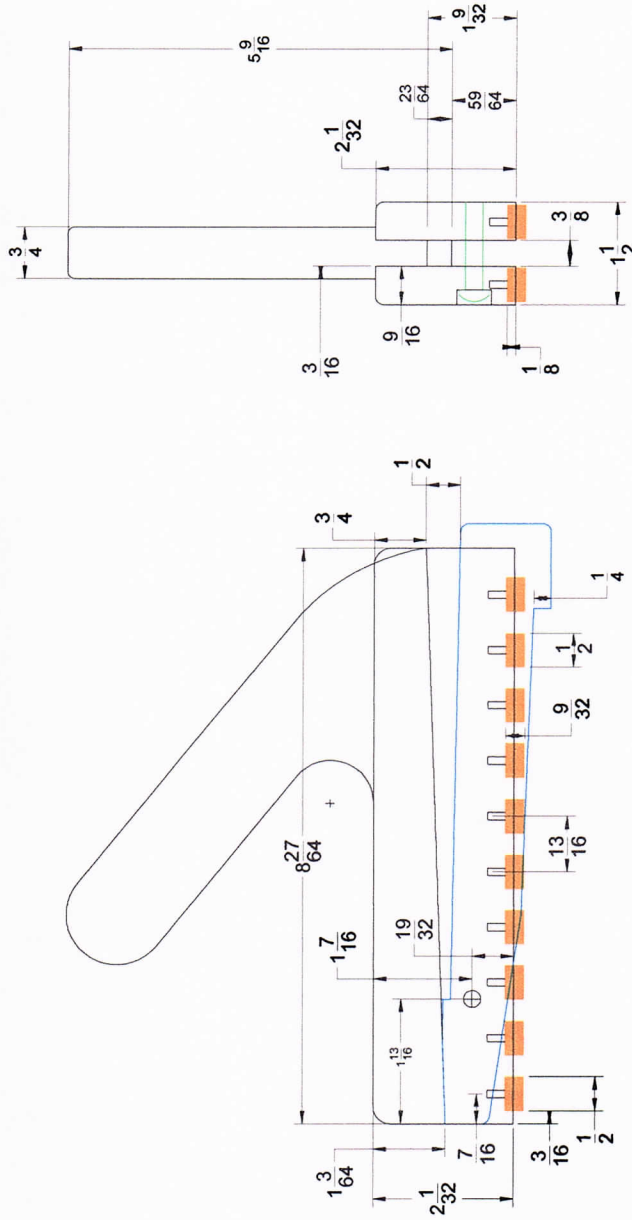

SKINNY ULTRA PUSH

Designed By Mitch Rudman

1/4-20 x 1.25" nylon pan head screw
QTY: 1

6-32 x 7/16" nylon pan head screw
QTY: 20

1/4-20 x 1" Nylon Eye Bolt